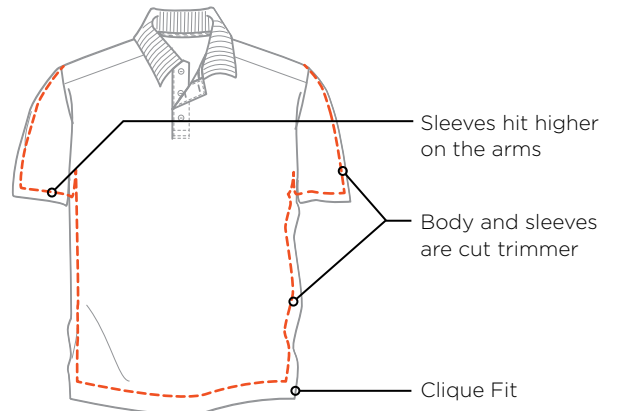

CLIQUE MEN'S SIZE CHART

How to Measure your Body for Size

NECK: Measure around your neck at the point where a shirt collar band encircles the neck.

CHEST: Place tape measure up under arms and measure the fullest part of the chest, keeping tape parallel to the floor.

WAIST: Tape measure should be straight around waist where pant waistband normally sits.

SLEEVE: With elbow bent, measure from the center of the back at the base of the neck, across the shoulder to the elbow and then down to the wrist.

Clique Size Equivalency Chart

Regular Size

SIZE	NECK	CHEST	WAIST	SLEEVE LENGTH
Small	15.5 - 16	36 - 38	31 - 32	32.5 - 33
Medium	16.5 - 17	39 - 41	33 - 35	33 - 33.5
Large	17 - 17.5	42 - 44	36 - 38	33.5 - 34
XL	18 - 18.5	45 - 48	39 - 43	34 - 34.5
2XL	18.5 - 19	49 - 52	44 - 48	34.5 - 35
3XL	19.5 - 20.5	53 - 56	49 - 53	35 - 36

These charts represent body measurements, not garment measurements.

CBUK Fit

Sleeves hit higher on the arms

Body and sleeves are cut trimmer

Clique Fit

CLIQUE LADIES' SIZE CHART

How to Measure your Body for Size